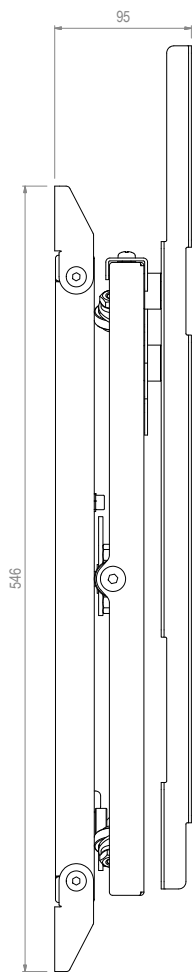

Flip adapter 65"

Item no.: 5761

Adapter for Samsung WM65R and WM65B

- Adapter for Samsung WM65R and WM65B
- By using these display specific adapter strips, a centered screen orientation is achieved in both landscape and portrait orientation.
- Set consisting of 2 pieces
- VESA 400 x 400 mm max.
- incl. all mounting material
- impact and scratch resistant powder-coating
- Colour: white (similar to the Samsung Flip devices)
- can be used in combination with
 - WH SA Flip (Item no.: 5690)
 - ST SA Flip II 55" (Item no.: 5787)
 - Mobile Lift Pro Light III Flip (Item no.: 8214)
 - Wall Lift Pro Light III Flip (Item no.: 8215)

Installation example
with WH SA Flip

Installation example
with WH SA Flip

All functionalities of the bracket
are retained

easy to assemble