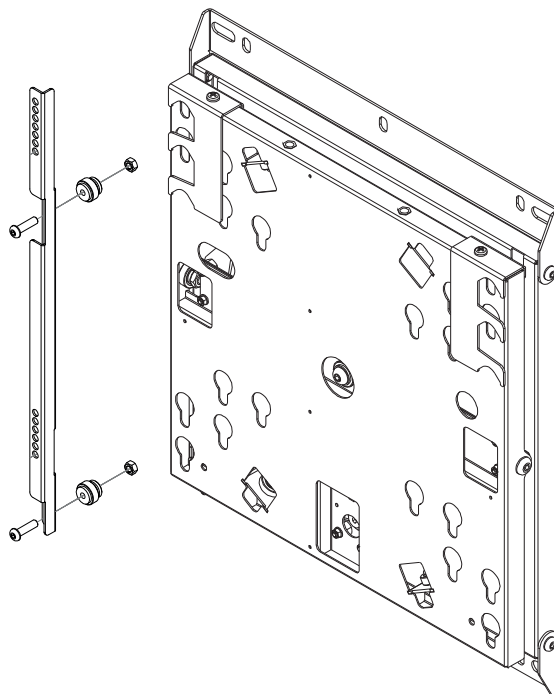

Flip adapter 65"

Item no.: 5761

Adapter for Samsung WM65R and WM65B

- Adapter for Samsung WM65R and WM65B
- By using these display specific adapter strips, a centered screen orientation is achieved in both landscape and portrait orientation.
- Set consisting of 2 pieces
- VESA 400 x 400 mm max.
- incl. all mounting material
- impact and scratch resistant powder-coating
- Colour: white (similar to the Samsung Flip devices)
- can be used in combination with
 - WH SA Flip (Item no.: 5690)
 - ST SA Flip II 55" (Item no.: 5787)
 - Mobile Lift Pro Light III Flip (Item no.: 8214)
 - Wall Lift Pro Light III Flip (Item no.: 8215)

Installation example
with WH SA Flip

Installation example
with WH SA Flip

All functionalities of the bracket
are retained

easy to assemble